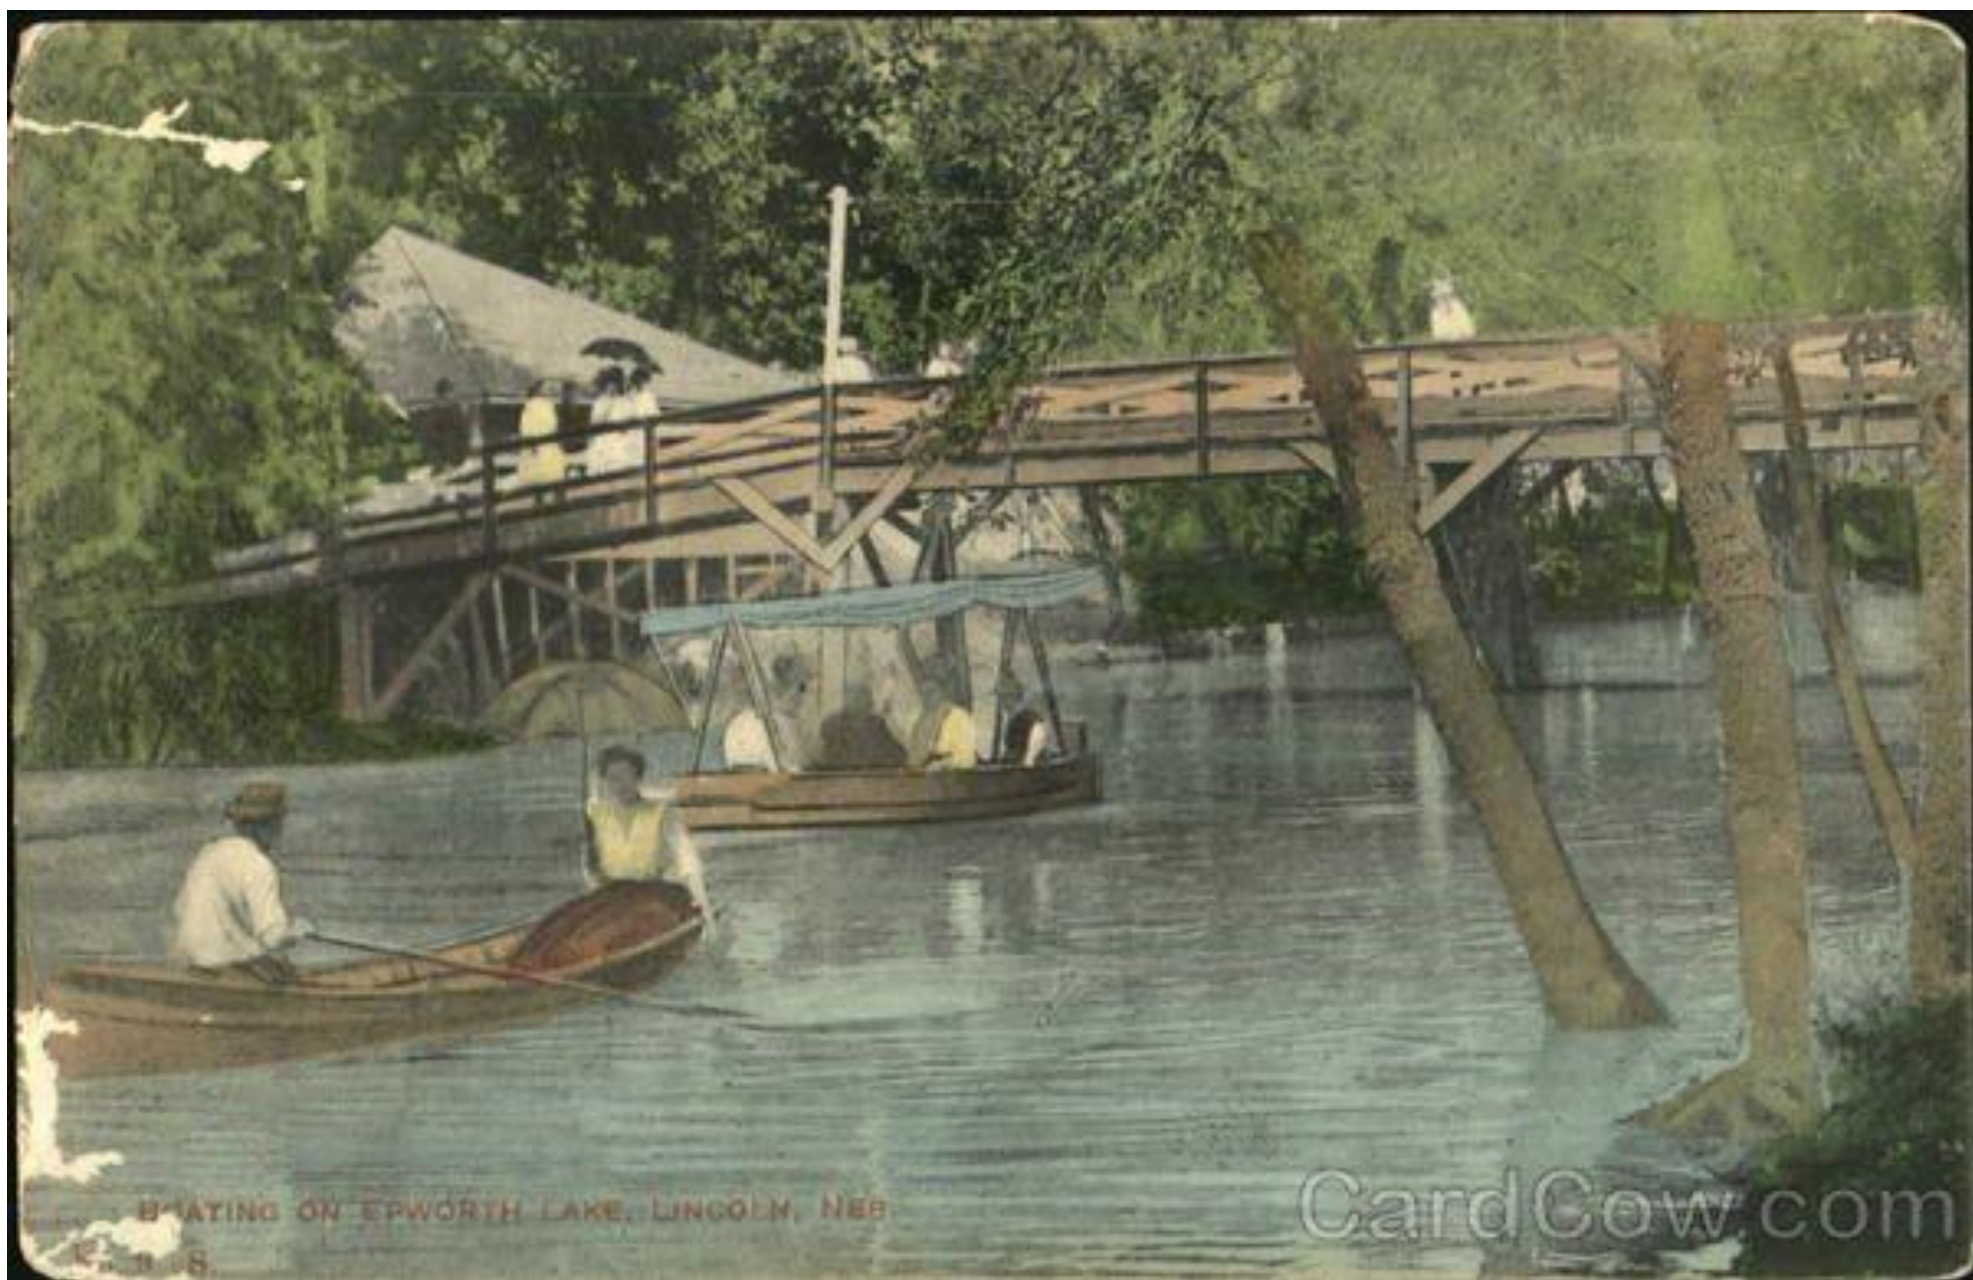

Boat Landing and Bridge, Epworth Park Lake, Lincoln, Neb.

P-87622

BOATING ON EPWORTH LAKE, LINCOLN, NEB.

CardCow.com

*—Lake at Epworth Park, Lincoln, Neb.*

*Bridge at Epworth Lake Park, Lincoln, Neb.*

*Epworth Lake Park, Lincoln, Neb.*

5590

PICNIC GROUNDS, EPWORTH PARK, LINCOLN, NEBR.

SCENE IN EPWORTH PARK,  
LINCOLN, NEB.

Scene in Epworth Park, Lincoln, Neb.

RUSTIC BRIDGE, EPWORTH PARK, LINCOLN, NEBR.

5582