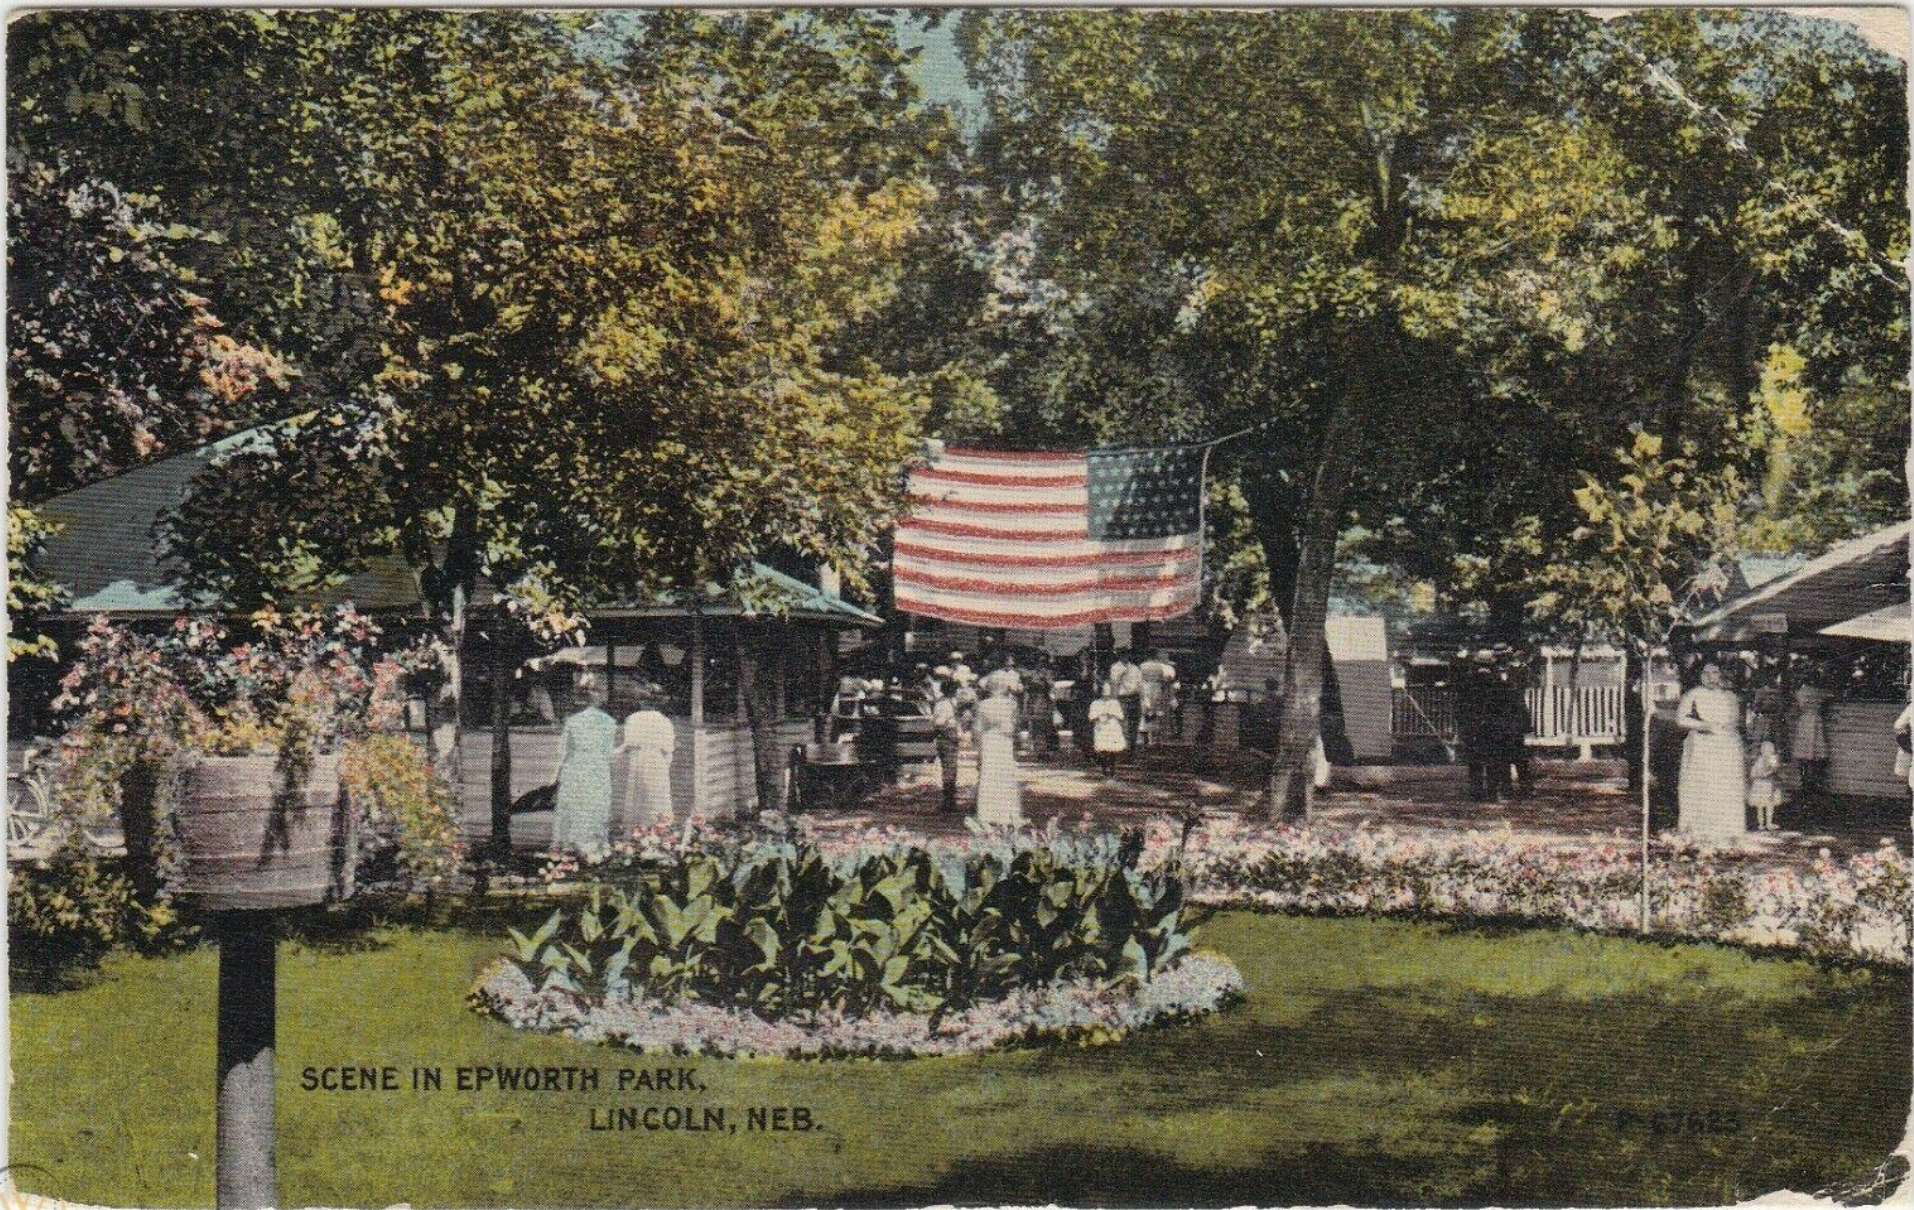

Boat Landing and Bridge, Epworth Park Lake, Lincoln, Neb.

P-87622

BOATING ON EPWORTH LAKE, LINCOLN, NEB.

CardCow.com

*—Lake at Epworth Park, Lincoln, Neb.*

*Bridge at Epworth Lake Park, Lincoln, Neb.*

*Epworth Lake Park, Lincoln, Neb.*

5590

PICNIC GROUNDS, EPWORTH PARK, LINCOLN, NEBR.

SCENE IN EPWORTH PARK,  
LINCOLN, NEB.

Scene in Epworth Park, Lincoln, Neb.

RUSTIC BRIDGE, EPWORTH PARK, LINCOLN, NEBR.

5582